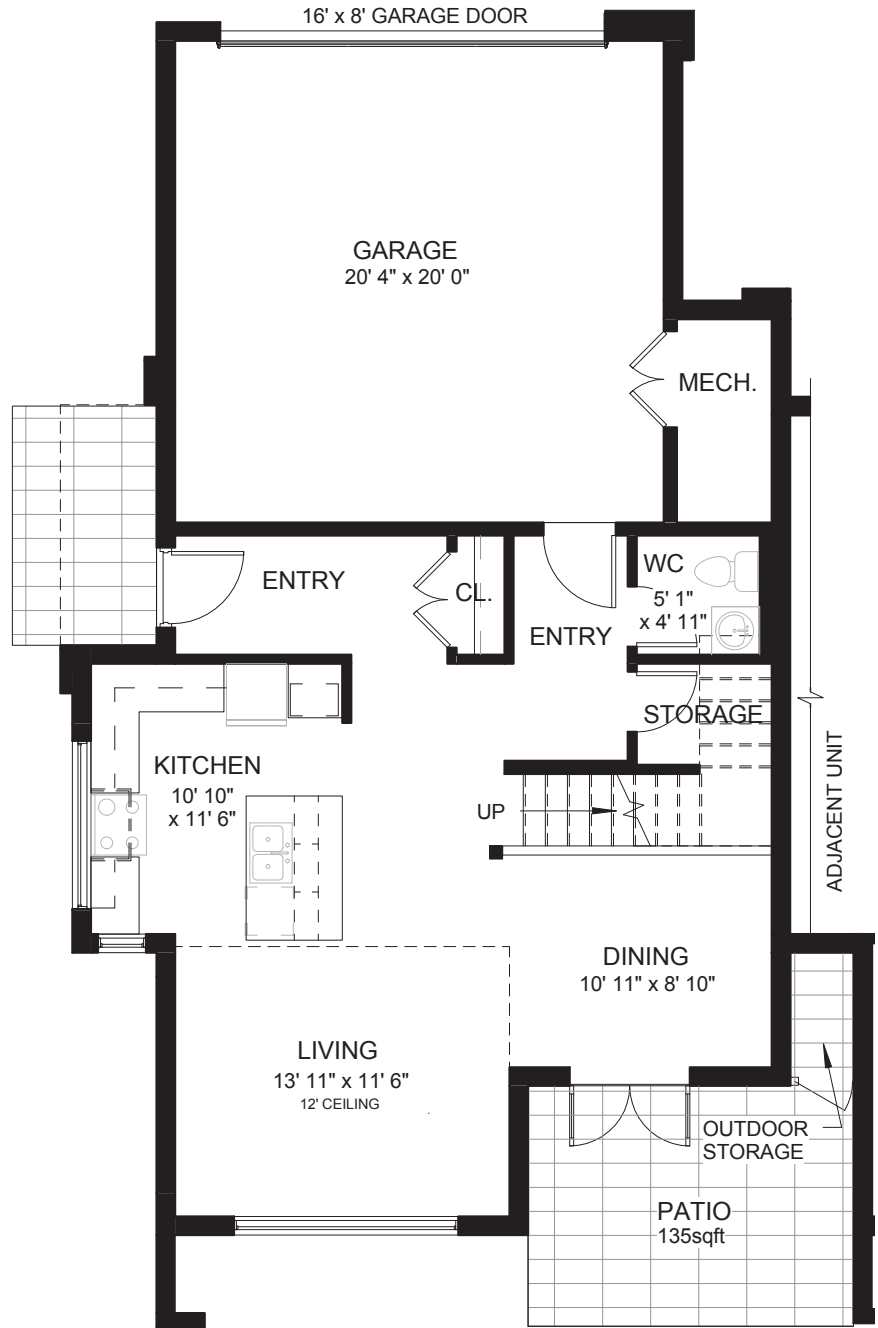

**SPLASH 2A**  
1945 sq ft

**3 BEDROOM**  
**2.5 BATHS**

LEVEL 1 | 735 sq ft

SPLASH 2A  
1945 sq ft

3 BEDROOM  
2.5 BATHS

LEVEL 2 | 944 sq ft

LEVEL 3 | 266 sq ft

SPLASH 2A  
1945 sq ft

3 BEDROOM  
2.5 BATHS

**FACTION**  
PROJECTS

Prices, Dimensions, sizes, specifications, layouts, and materials are approximate only and subject to change without notice. Window sizes, layouts, configurations, may vary from home to home.