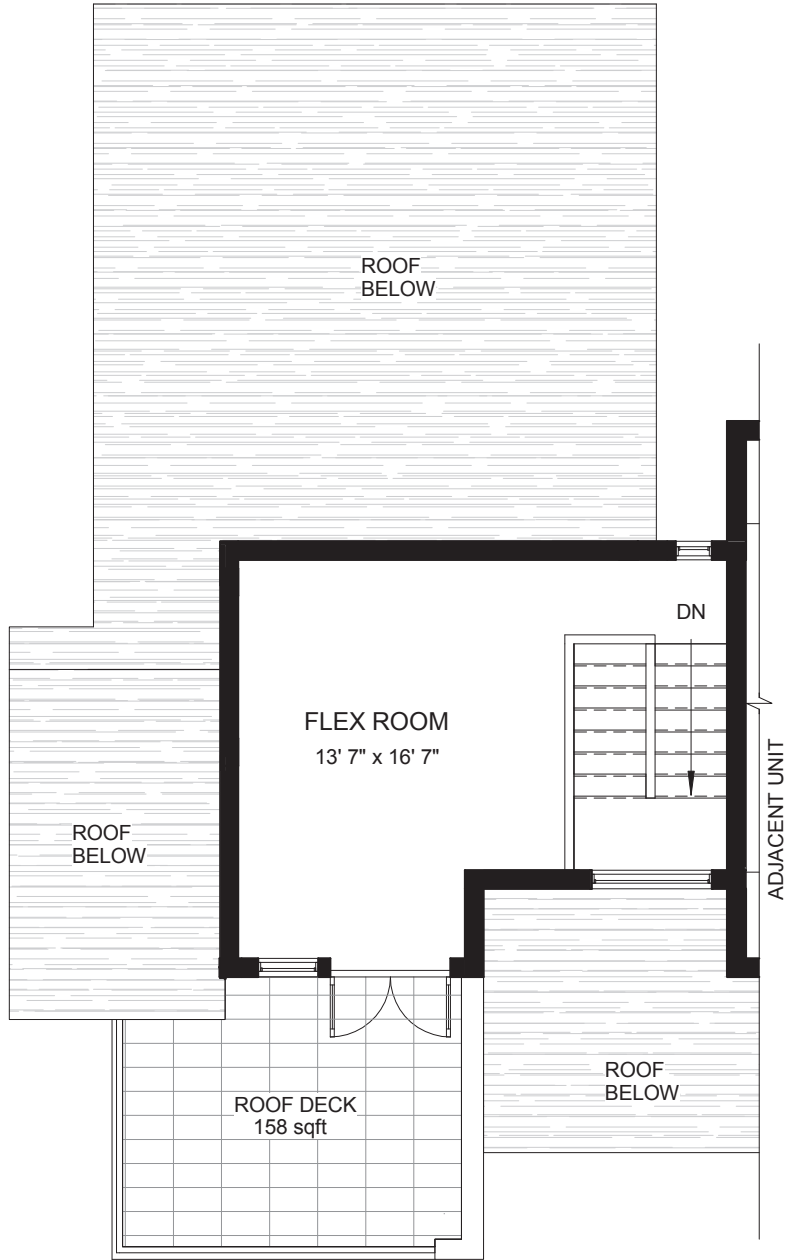

**SPLASH 2A**  
1945 sq ft

**3 BEDROOM**  
**2.5 BATHS**

LEVEL 1 | 735 sq ft

SPLASH 2A  
1945 sq ft

3 BEDROOM  
2.5 BATHS

LEVEL 2 | 944 sq ft

LEVEL 3 | 266 sq ft

SPLASH 2A  
1945 sq ft

3 BEDROOM  
2.5 BATHS

**FACTION**  
PROJECTS

Prices, Dimensions, sizes, specifications, layouts, and materials are approximate only and subject to change without notice. Window sizes, layouts, configurations, may vary from home to home.