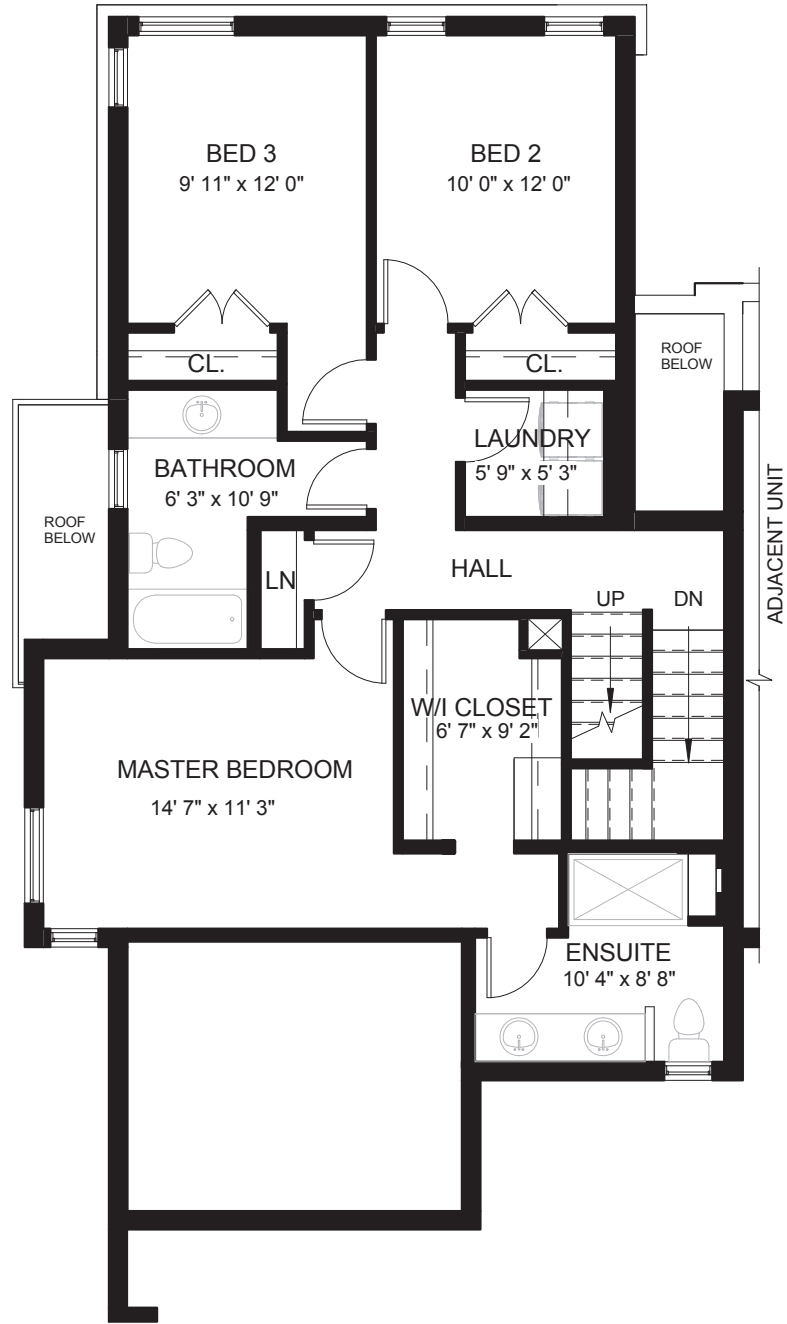

**SPLASH 2A**  
1945 sq ft

**3 BEDROOM**  
**2.5 BATHS**

LEVEL 1 | 735 sq ft

SPLASH 2A  
1945 sq ft

3 BEDROOM  
2.5 BATHS

LEVEL 2 | 944 sq ft

LEVEL 3 | 266 sq ft

SPLASH 2A  
1945 sq ft

3 BEDROOM  
2.5 BATHS

**FACTION**  
PROJECTS

Prices, Dimensions, sizes, specifications, layouts, and materials are approximate only and subject to change without notice. Window sizes, layouts, configurations, may vary from home to home.