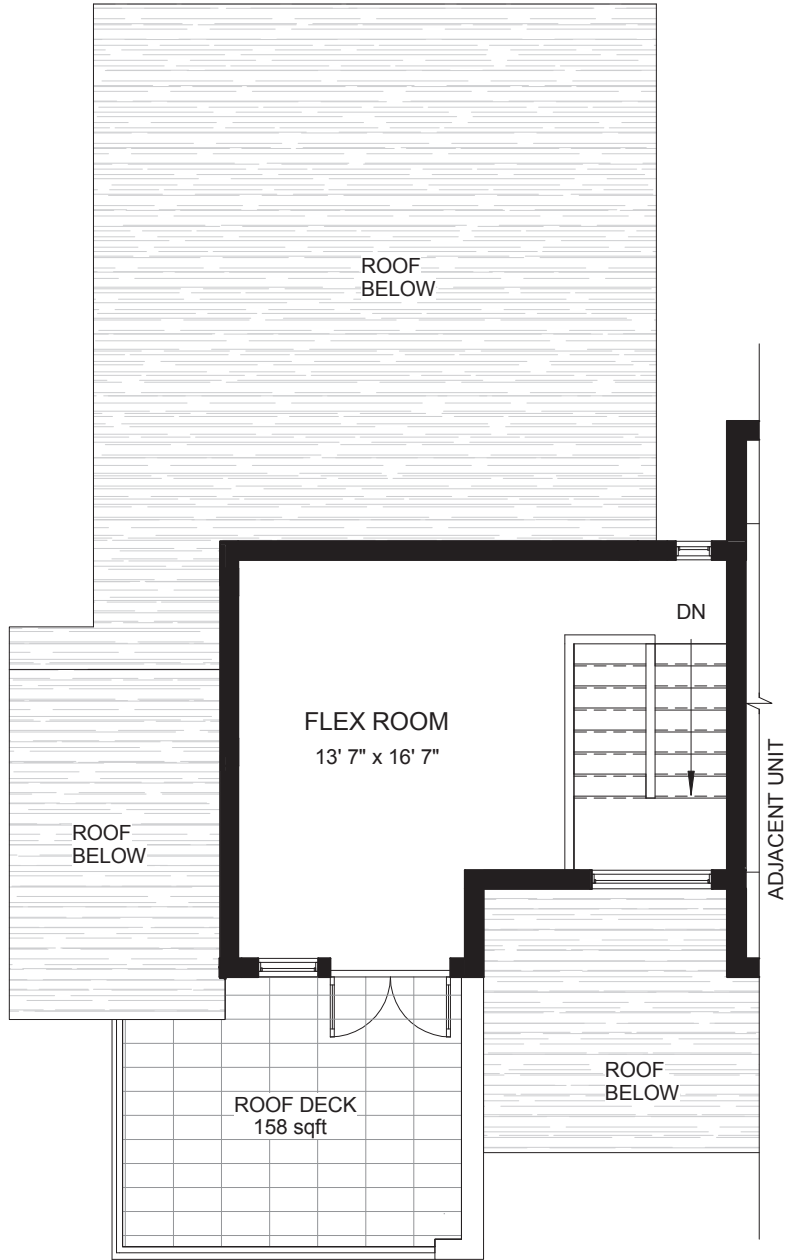

LEVEL 3 | 266 sq ft

SPLASH 2A
1945 sq ft

3 BEDROOM
2.5 BATHS

Prices, Dimensions, sizes, specifications, layouts, and materials are approximate only and subject to change without notice. Window sizes, layouts, configurations, may vary from home to home.